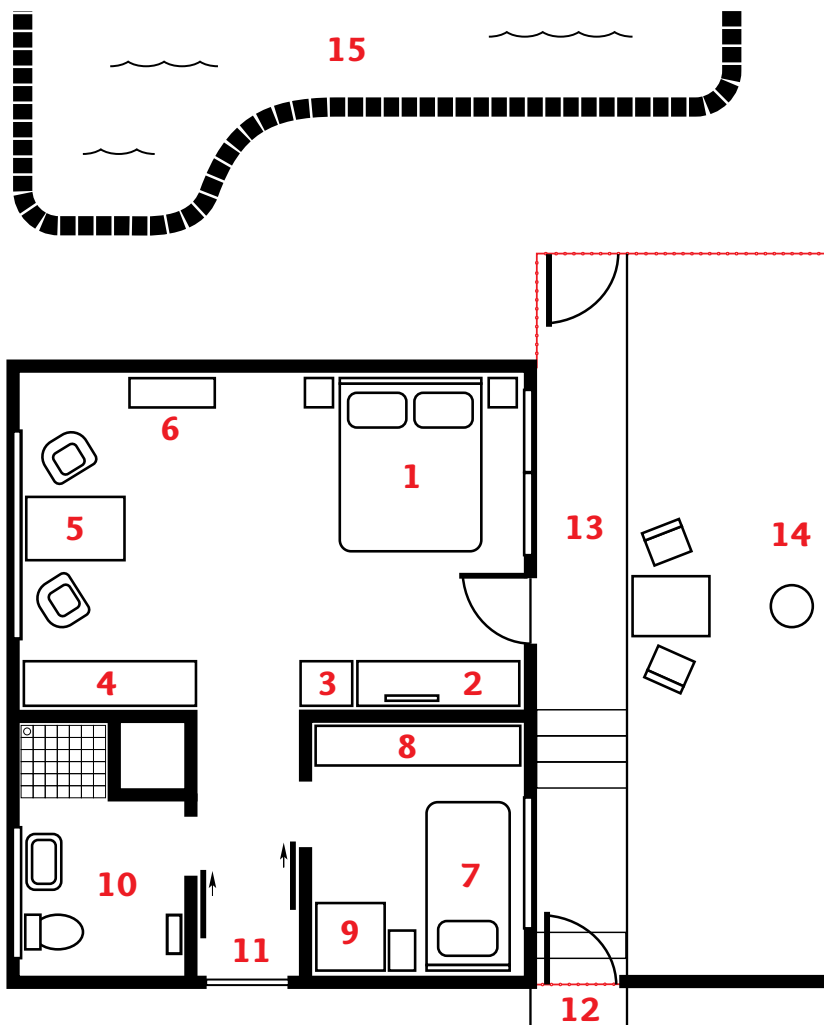

THE CORAL TREE SUITE

SLEEPS 1 TO 3 PEOPLE

1. Queen size bed
2. TV Unit
3. Mini Fridge
4. Built-in cupboards with kitchen amenities
5. Dining table & chairs
6. Vintage writing desk
7. Single bed in partitioned room
8. Built-in cupboards
9. Linen cupboard
10. Bathroom with roll-in shower
11. Service Door (locked at all times)
12. Entrance gate
13. Wheelchair ramp
14. Garden area (fenced) with patio furniture & portable braai
15. Pool