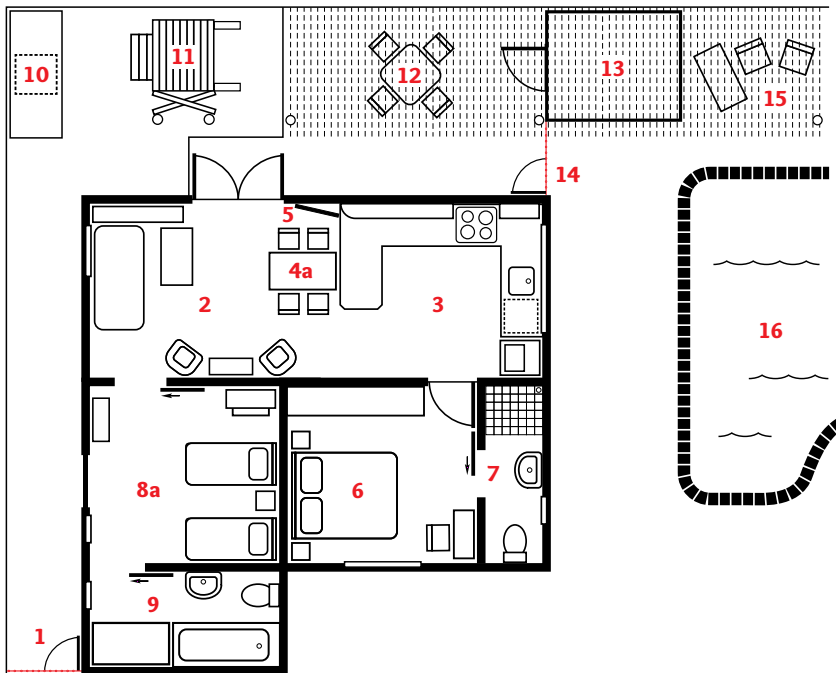

R100,00 Per child,
per hour.

◆◆ EXTENDED STAY DISCOUNT (4 or more nights)

10% OFF your Total

THE CORAL TREE COTTAGE

SLEEPS 1 TO 4 PEOPLE

1. Private entrance gate
2. Living area
3. Kitchen (fully equipped)
- 4a. Dining nook (4 seater)
5. TV (wall mounted)
6. Double bed (Parents' room)
7. En-suite bathroom (with shower)
- 8a. Single beds x 2 (Children's room)
9. En-suite bathroom (with bath)
10. Braai area (built in)
11. Jungle gym
12. Patio (shaded)
13. Play house (shaded)
14. Pool area access gate
15. Pool furniture (shaded)
16. Pool

OR

SLEEPS 5 PEOPLE

- 4b. Dining nook (5 seater)
- 8b. Single beds x 3 (Children's room)