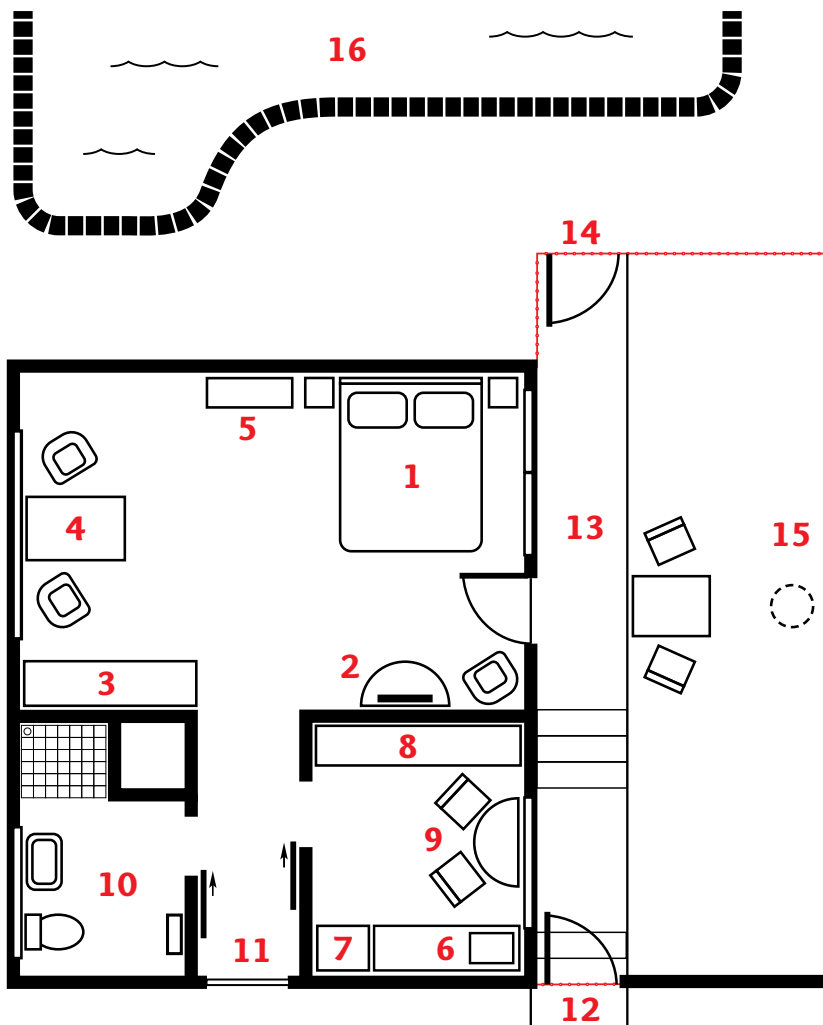

GRANDPARENTS' SPECIAL:

Families booked into the **Coral Tree Cottage**, can secure the **The Suite at half price for 2 grandfolks!**
** Subject to availability. T's and C's apply.*

THE CORAL TREE SUITE

**SLEEPS 1 OR 2
(1 PERSON OR 1 COUPLE)**

1. Queen size bed
2. Wall-mounted TV Unit
3. Built-in cupboards
4. Dining table & chairs
5. Vintage writing desk
6. Shelving unit with microwave oven
7. Mini Fridge
8. Built-in cupboards
9. Breakfast nook
10. Bathroom with roll-in shower
11. Service Door (locked at all times)
12. Private entrance gate
13. Wheelchair ramp
14. Access to pool area
15. Garden area (fenced) with patio furniture & portable braai
16. Pool